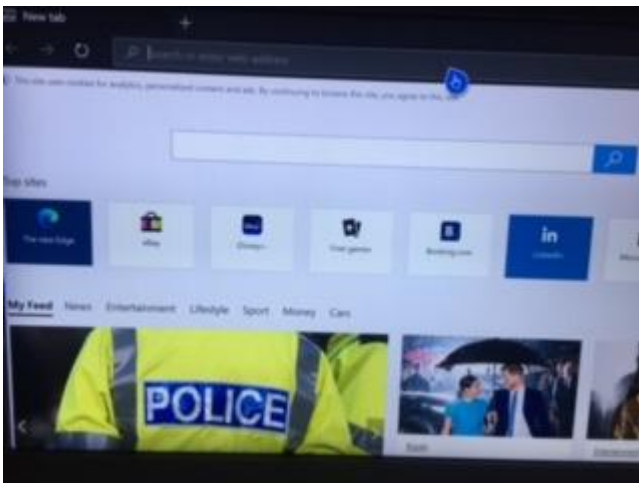

Edgewood Primary School

Building skills and values for life

Xbox One access to Seesaw

Press onto my games and apps.

On the left make sure apps are selected. Look through the following apps to find Microsoft Edge.

The picture to the right shows how to use your controller to surf the web.

From this page type in the link in the top search bar.

If done correctly, your screen should look like this.

It can be very slow, especially when first setting it up, so please be patient.