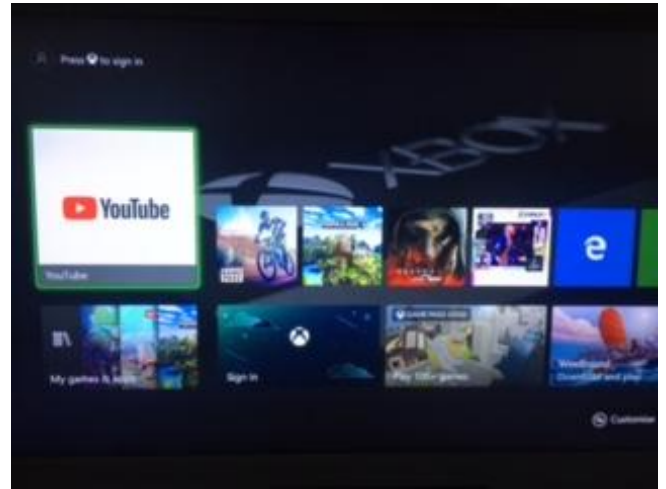

Edgewood Primary School

Building skills and values for life

Xbox One access to Seesaw

Press onto my games and apps.

On the left make sure apps are selected. Look through the following apps to find Microsoft Edge.

The picture to the right shows how to use your controller to surf the web.

From this page type in the link in the top search bar.

If done correctly, your screen should look like this.

It can be very slow, especially when first setting it up, so please be patient.