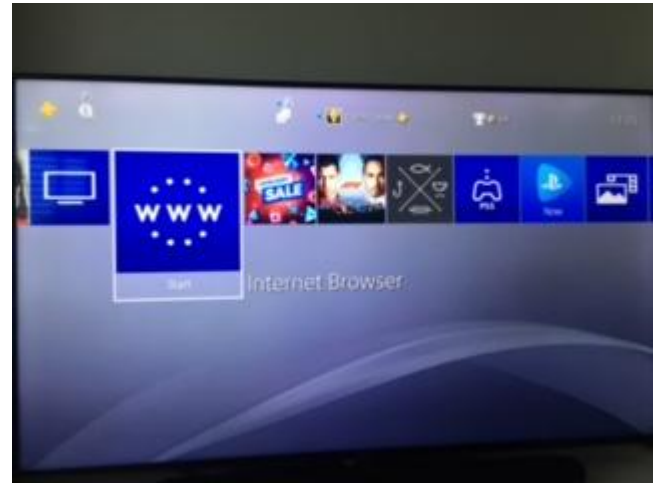

Edgewood Primary School

Building skills and values for life

Playstation access to Seesaw

Find and select the internet browser on the home screen.

Type the link into the search bar.
(<https://app.seesaw.me/>)