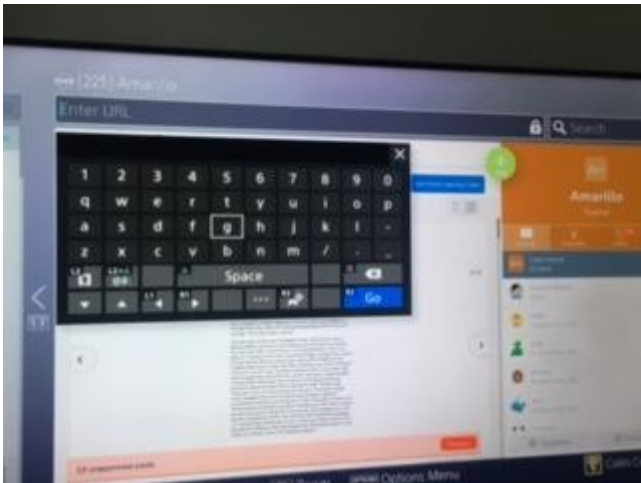

Edgewood Primary School

Building skills and values for life

Playstation access to Seesaw

Find and select the internet browser on the home screen.

Type the link into the search bar.
(<https://app.seesaw.me/>)

Once on this screen proceed to sign in using your child's log in details.